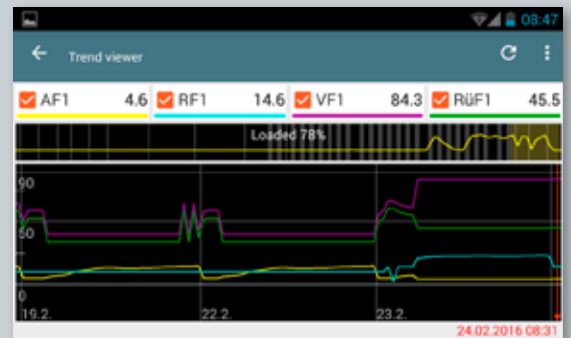

Simple operation in local networks

- **Organize information**
Customize your home screen to display the most important information.
- **Manage times-of-use**
Set times-of-use for individual days of the week or blocks of days (Mon to Fri, Sat to Sun).
- **Adapt set points to your daily routine**
Conveniently adjust the temperature from the couch without having to get up and walk to the controller.

FOR TECHNICIANS AND ENGINEERS

TROVIS 55Pro is designed for technicians and engineers. The app enables them to monitor and operate several systems.

Benefits:

- Monitor several controllers at a glance
- Customize plant names
- Fault management
- Manual override
- Show historical data
- Save and load controller configurations
- Customize how data points are arranged
- View the most important operating data from several systems

TYPES OF CONNECTION

Connection of the TROVIS 5573 and TROVIS 5578 Heating and District Heating Controllers is easy: use the Modbus TCP gateway and a free Ethernet port on your wireless router at home or connect the controller using a Bluetooth module.

REMOTE CONTROL

TROVIS 55HOME serves as an easy-to-use remote control.

- **Change operating modes**
Adjust the controller to meet your heating needs in real time whenever and from wherever you want.
- **Read consumption (heat meter) data**
Adapt the current room set points when consumption is high.
- **Check fault indicators from remote locations**
Detect faults at an early stage and respond as required.
- **Control your holidays**
The app is also ideally suited for holiday homes and buildings only used during certain seasons.